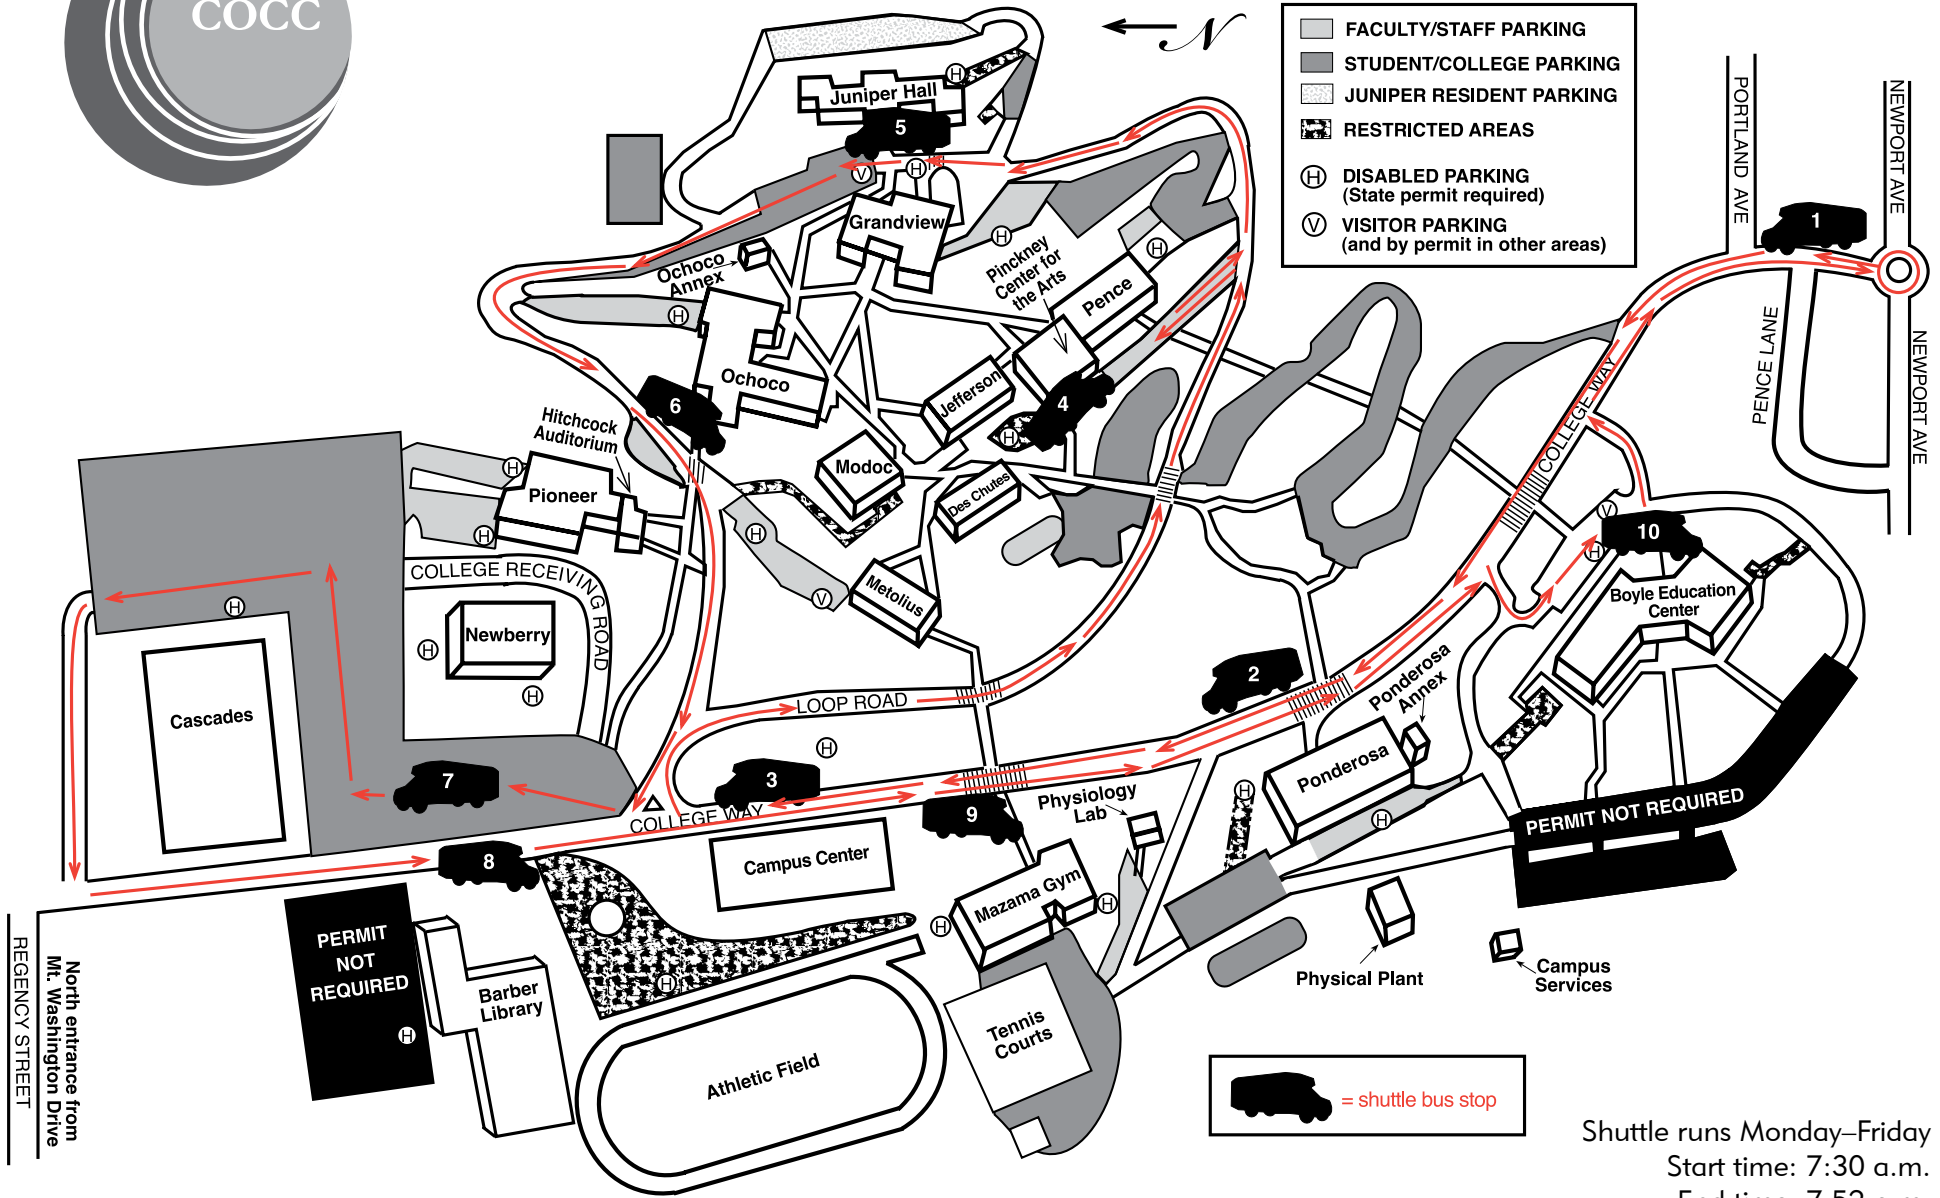

# CENTRAL OREGON COMMUNITY COLLEGE SHUTTLE SERVICE

REVISED SEPTEMBER 2009

North entrance from Mt. Washington Drive  
REGENCY STREET

= shuttle bus stop

Shuttle runs Monday–Friday  
Start time: 7:30 a.m.  
End time: 7:52 p.m.

See shuttle departure times on reverse side.

(revised 9/09)

# Shuttle leaves locations at these times:

## EVENING

1. Bottom O' The Hill	BREAK	5:10	5:30	5:50	6:10	6:30	6:50	7:10	7:30	7:50
2. Ponderosa		5:11	5:31	5:51	6:11	6:31	6:51	7:11	7:31	7:51
3. Campus Center		5:12	5:32	5:52	6:12	6:32	6:52	7:12	7:32	7:52
4. Deschutes		5:16	5:36	5:56	6:16	6:36	6:56	7:16	7:36	
5. Grandview		5:18	5:38	5:58	6:18	6:38	6:58	7:18	7:38	
6. Pioneer		5:19	5:39	5:59	6:19	6:39	6:59	7:19	7:39	
7. Bookstore		5:20	5:40	6:00	6:20	6:40	7:00	7:20	7:40	
8. Library		5:22	5:42	6:02	6:22	6:42	7:02	7:22	7:42	
9. Mazama		5:23	5:43	6:03	6:23	6:43	7:03	7:23	7:43	
10. Boyle		5:25	5:45	6:05	6:25	6:45	7:05	7:25	7:45	